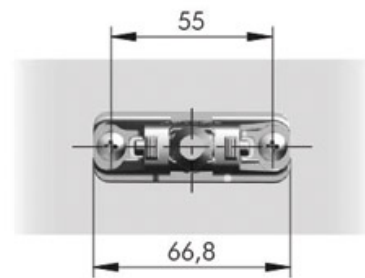

SUPPORT TABLETTE INVISIBLE

ITALIANA FERRAMENTA

* Optional drilling for security locking with M4 grub screw placed underneath in alignment with the cavity.

<https://www.qama.fr/support-tablette-invisible-p64587>