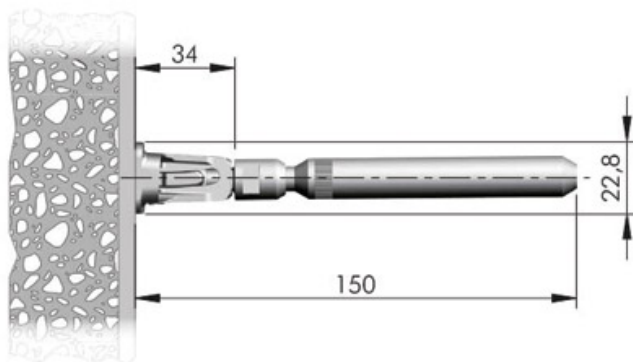

SUPPORT TABLETTE INVISIBLE

ITALIANA FERRAMENTA

* Optional drilling for security locking with M4 grub screw placed underneath in alignment with the cavity.

<https://www.qama.fr/support-tablette-invisible-p64587>