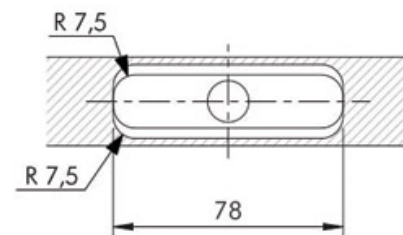

SUPPORT TABLETTE INVISIBLE

ITALIANA FERRAMENTA

* Optional drilling for security locking with M4 grub screw placed underneath in alignment with the cavity.

<https://www.qama.fr/support-tablette-invisible-p64587>