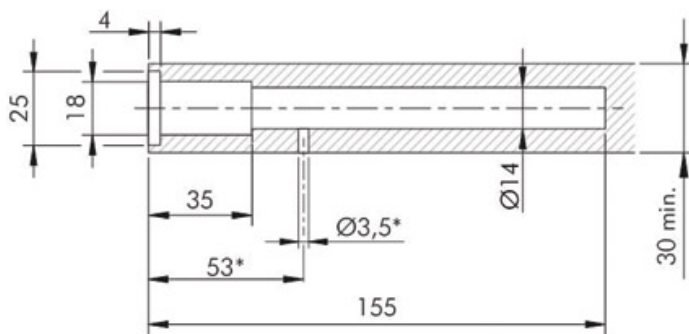

SUPPORT TABLETTE INVISIBLE

ITALIANA FERRAMENTA

* Optional drilling for security locking with M4 grub screw placed underneath in alignment with the cavity.

<https://www.qama.fr/support-tablette-invisible-p64587>