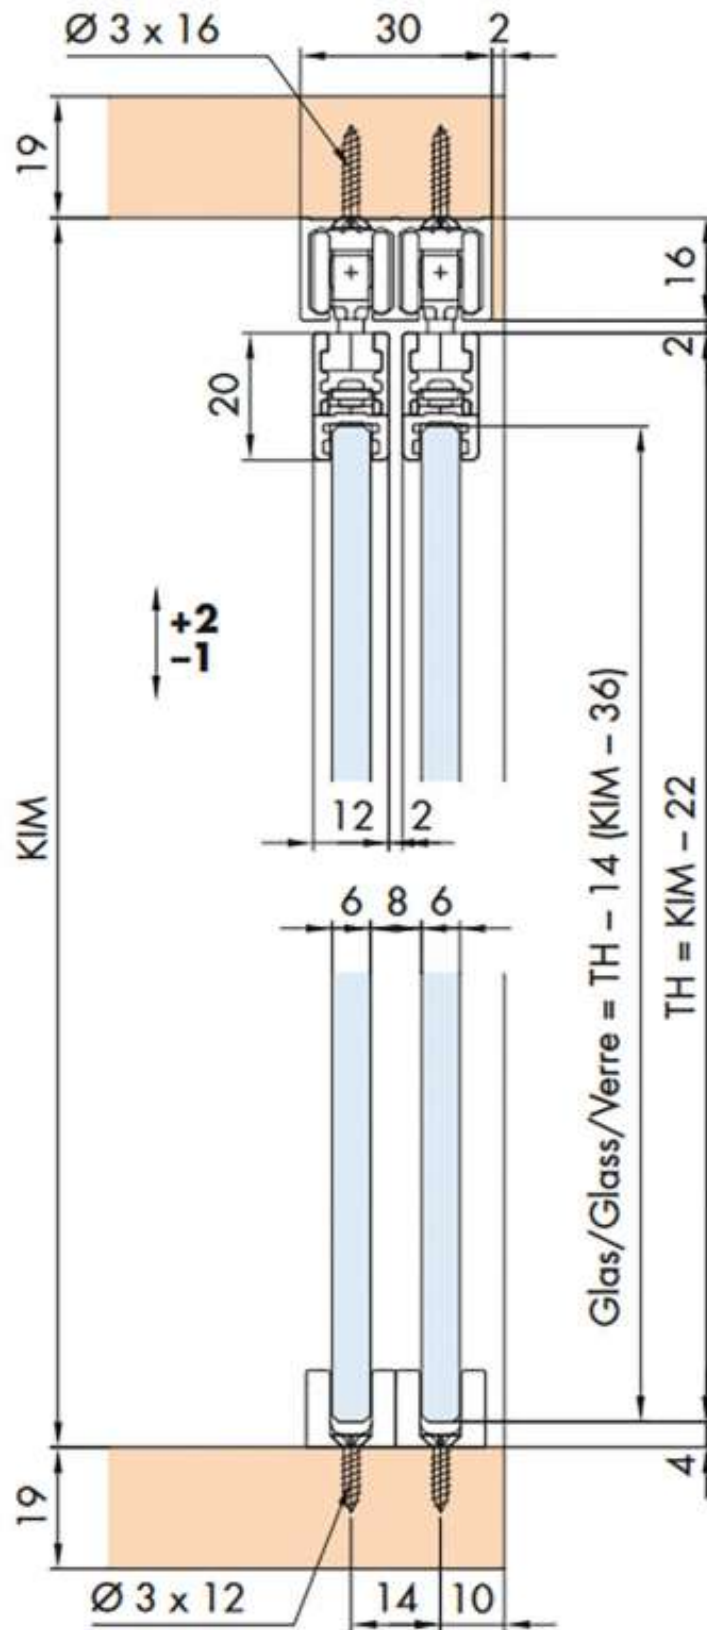

Garnituren / Sets / Garnitures

GPK	
2 Türen Doors Portes	No. 053.3264.071
4x	4x
2x	1x
2x	

GPPK	
2 Türen Doors Portes	No. 053.3265.071
4x	4x
2x	1x
2x	4x

<https://www.qama.fr/garniture-complete-gpkgppk-pour-2-vantaux-p30747>

GARNITURE CLIPO 16 GPK / GPPK IS

HAWA

<https://www.qama.fr/garniture-complete-gpkgppk-pour-2-vantaux-p30747>