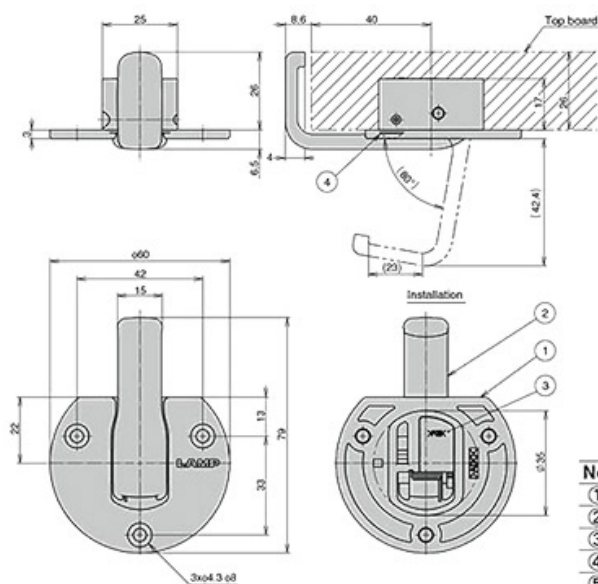

Cut Out Dimensions

<https://www.qama.fr/crochet-pour-comptoir-p65234>

Hook

Spacer

No.	Part Name	Material	Finish / Colour
①	Body	Aluminium Alloy (ADC)	Enamel Finish/Black, Silver, Brown
②	Arm	Aluminium Alloy (ADC)	Enamel Finish/Black, Silver, Brown
③	Cover	POM	-
④	Bumper	PUR	Clear
⑤	Spacer	PA	Black

<https://www.qama.fr/crochet-pour-comptoir-p65234>