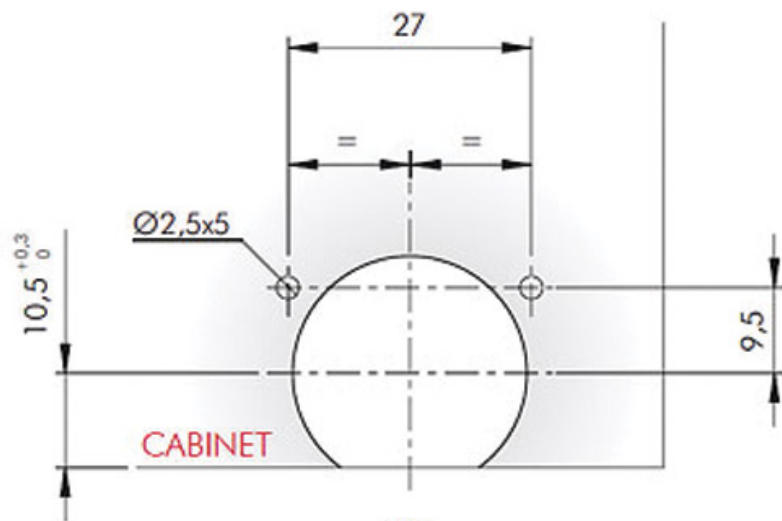

# CHARNIÈRE POUR PORTE ABATTANTE

ITALIANA FERRAMENTA

NOTE: For panel thickness lower than 18 mm, refer to "KIMANA ADAPTERS".

<https://www.qama.fr/charniere-pour-porte-abattante-p59883>

Tel : 02 43 13 49 49