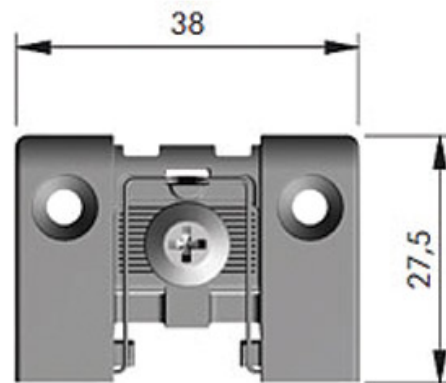

# CHARNIÈRE POUR PORTE ABATTANTE

ITALIANA FERRAMENTA

NOTE: For panel thickness lower than 18 mm, refer to "KIMANA ADAPTERS".

<https://www.qama.fr/charniere-pour-porte-abattante-p59883>

Tel : 02 43 13 49 49