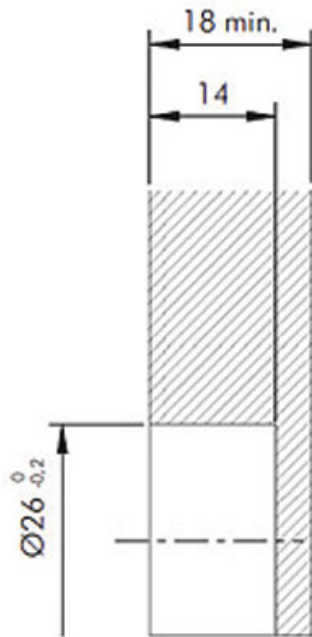

# CHARNIÈRE POUR PORTE ABATTANTE

ITALIANA FERRAMENTA

NOTE: For panel thickness lower than 18 mm, refer to "KIMANA ADAPTERS".

<https://www.qama.fr/charniere-pour-porte-abattante-p59883>

Tel : 02 43 13 49 49