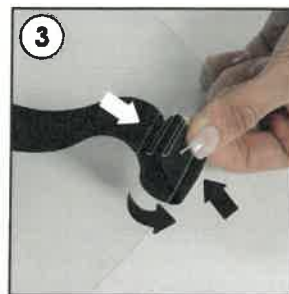

Installation Instructions

FACE SHIELD

- 1 x Transparent PET shield
- 1 x Woven strap
- 1 x Gray EVA
- 2 x Adjustment buckle

Wearing the mask

Caution: Clean with regular cleaners, sanitizers, alcohol wet wipes.