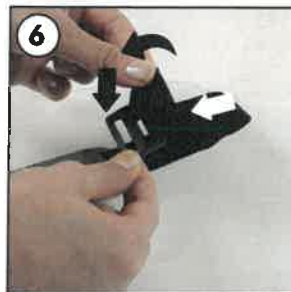

Installation Instructions

FACE SHIELD

- 1 x Transparent PET shield
- 1 x Woven strap
- 1 x Gray EVA
- 2 x Adjustment buckle

Wearing the mask

Caution: Clean with regular cleaners, sanitizers, alcohol wet wipes.