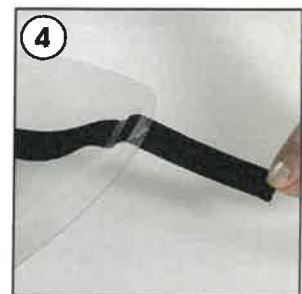

Installation Instructions

FACE SHIELD

- 1 x Transparent PET shield
- 1 x Woven strap
- 1 x Gray EVA
- 2 x Adjustment buckle

Wearing the mask

Caution: Clean with regular cleaners, sanitizers, alcohol wet wipes.