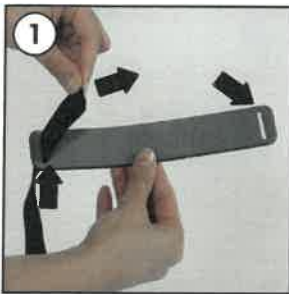

Installation Instructions

FACE SHIELD

- 1 x Transparent PET shield
- 1 x Woven strap
- 1 x Gray EVA
- 2 x Adjustment buckle

Wearing the mask

Caution: Clean with regular cleaners, sanitizers, alcohol wet wipes.