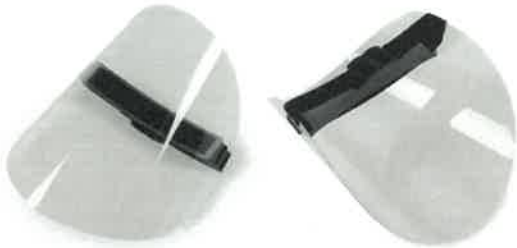

Installation Instructions

FACE SHIELD

- 1 x Transparent PET shield
- 1 x Woven strap
- 1 x Gray EVA
- 2 x Adjustment buckle

Wearing the mask

Caution: Clean with regular cleaners, sanitizers, alcohol wet wipes.