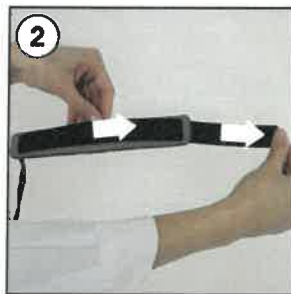

Installation Instructions

FACE SHIELD

- 1 x Transparent PET shield
- 1 x Woven strap
- 1 x Gray EVA
- 2 x Adjustment buckle

Wearing the mask

Caution: Clean with regular cleaners, sanitizers, alcohol wet wipes.