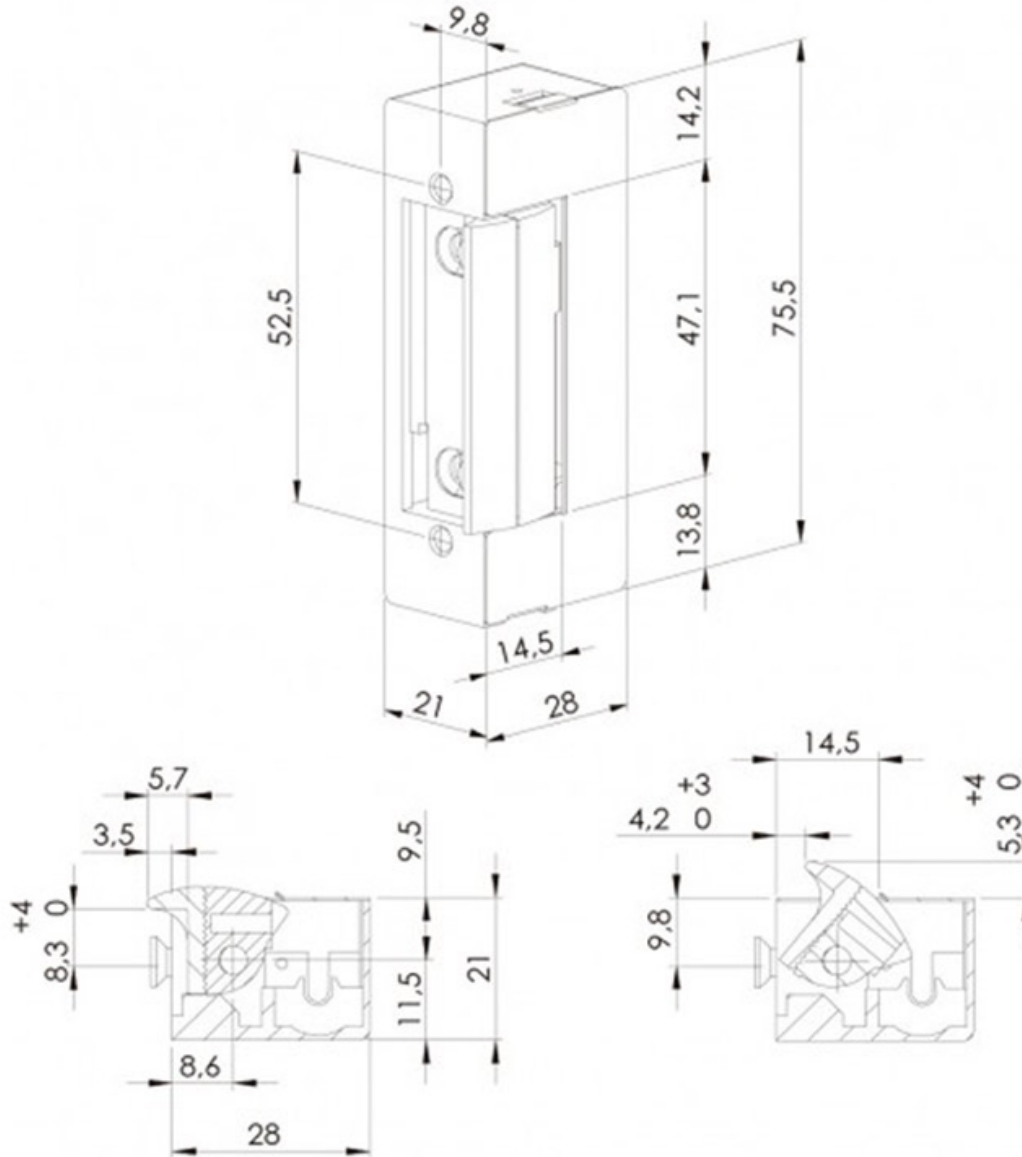

MECHANISM

<https://www.qama.fr/gache-electrique-symetrique-a-impulsion-45nf-dorcas-p62524>